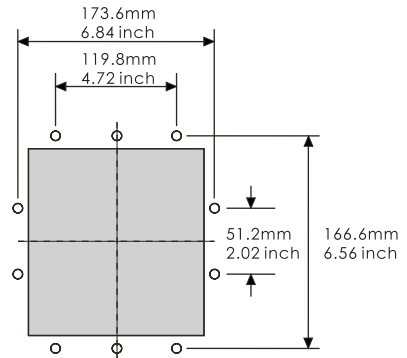

Vinyl cut out dimension for EM0010(VINYL VERSION)

Key No.	Part No.	Description	Qty
1	01051050	Cover / Lid	1
2	01051041	Vac Plate	1
3	01051040	Ring Seat Only	1
4	89150101	Basket with Plastic Handle	1
5	01051042	EM0010 & EM0020 Skimmers main Body A	1
6	89150102	Weir Door	1
7	01051047	Standard Skimmer Body B	1
8	02021042	Gasket for EM0010 Skimmer for Vinyl Pool	2
9	01051048	Frame for EM0010 Skimmer for Vinyl Pool	1
10	03011300	M5.5 X 35 AISI316 Screws for Vinyl Pool	10
11	01051049	EM0010 Standard Skimmer Face Plate	1

Key No.	Part No.	Description	Qty
1	01051050	Cover / Lid	1
2	01051041	Vac Plate	1
3	01051040	Ring Seat Only	1
4	89150101	Basket with Plastic Handle	1
5	01051042	EM0010 & EM0020 Skimmers main Body A	1
6	89150102	Weir Door	1
7	01051044	EM0020 Skimmers Body B	1
7-1	01050215	EM0020T-RV Skimmers Body B	1
8	02051005	Gasket for EM0020 Skimmer for Vinyl Pool	2
9	01051045	Frame for EM0020 Skimmer for Vinyl Pool	1
10	03012121	M5 x 35 AISI316 Screws for Vinyl Pool	18
11	03012108	M5 x 30 AISI316 Screws for Vinyl Pool	18
12	01051046	Skimmer Face Plate	1