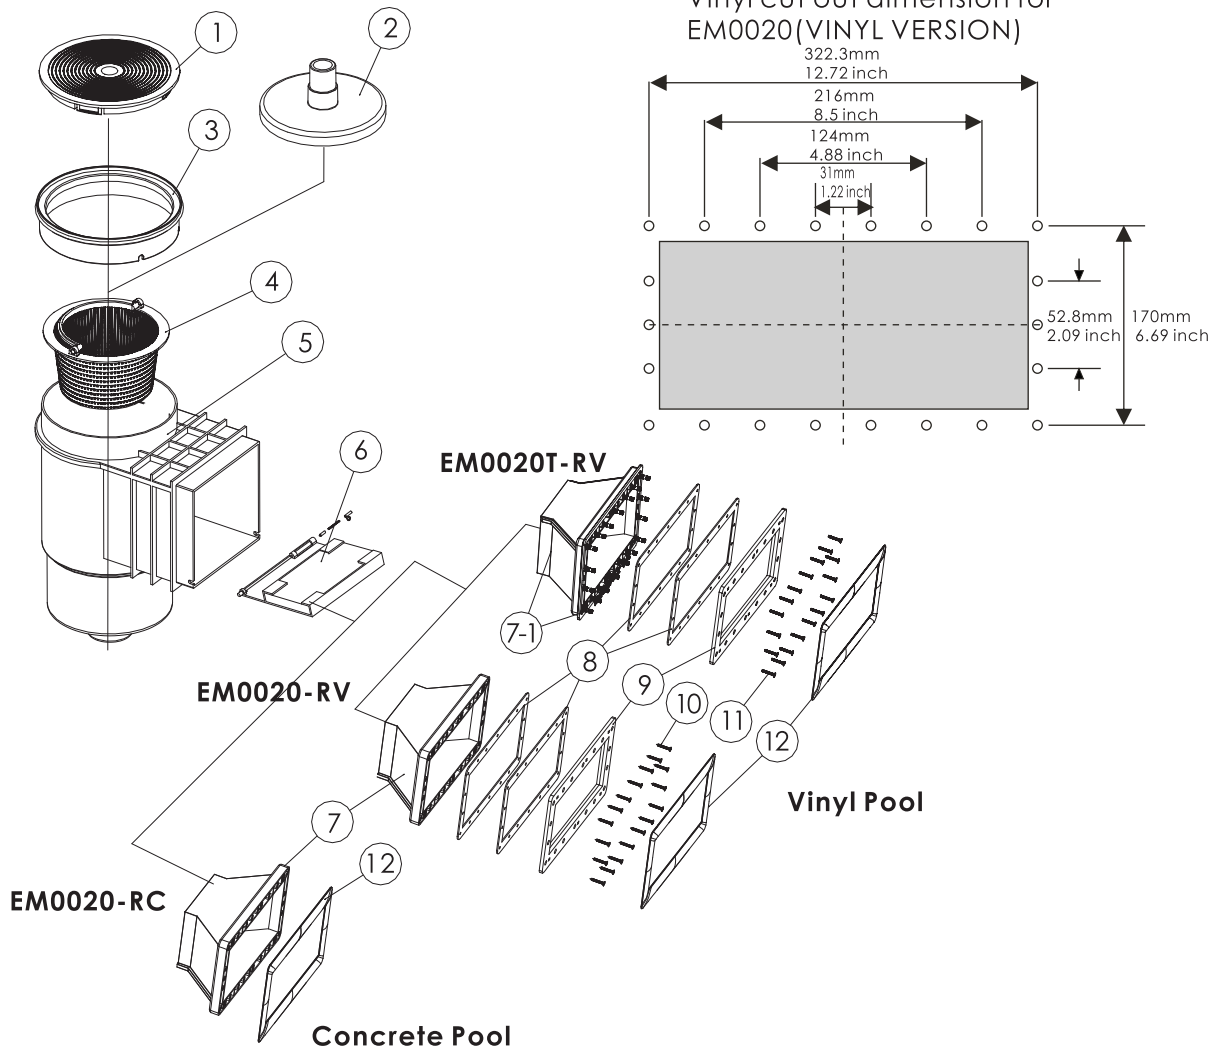

Vinyl cut out dimension for EM0010(VINYL VERSION)

Key No.	Part No.	Description	Qty
1	01051050	Cover / Lid	1
2	01051041	Vac Plate	1
3	01051040	Ring Seat Only	1
4	89150101	Basket with Plastic Handle	1
5	01051042	EM0010 & EM0020 Skimmers main Body A	1
6	89150102	Weir Door	1
7	01051047	Standard Skimmer Body B	1
8	02021042	Gasket for EM0010 Skimmer for Vinyl Pool	2
9	01051048	Frame for EM0010 Skimmer for Vinyl Pool	1
10	03011300	M5.5 X 35 AISI316 Screws for Vinyl Pool	10
11	01051049	EM0010 Standard Skimmer Face Plate	1

Key No.	Part No.	Description	Qty
1	01051050	Cover / Lid	1
2	01051041	Vac Plate	1
3	01051040	Ring Seat Only	1
4	89150101	Basket with Plastic Handle	1
5	01051042	EM0010 & EM0020 Skimmers main Body A	1
6	89150102	Weir Door	1
7	01051044	EM0020 Skimmers Body B	1
7-1	01050215	EM0020T-RV Skimmers Body B	1
8	02051005	Gasket for EM0020 Skimmer for Vinyl Pool	2
9	01051045	Frame for EM0020 Skimmer for Vinyl Pool	1
10	03012121	M5 x 35 AISI316 Screws for Vinyl Pool	18
11	03012108	M5 x 30 AISI316 Screws for Vinyl Pool	18
12	01051046	Skimmer Face Plate	1