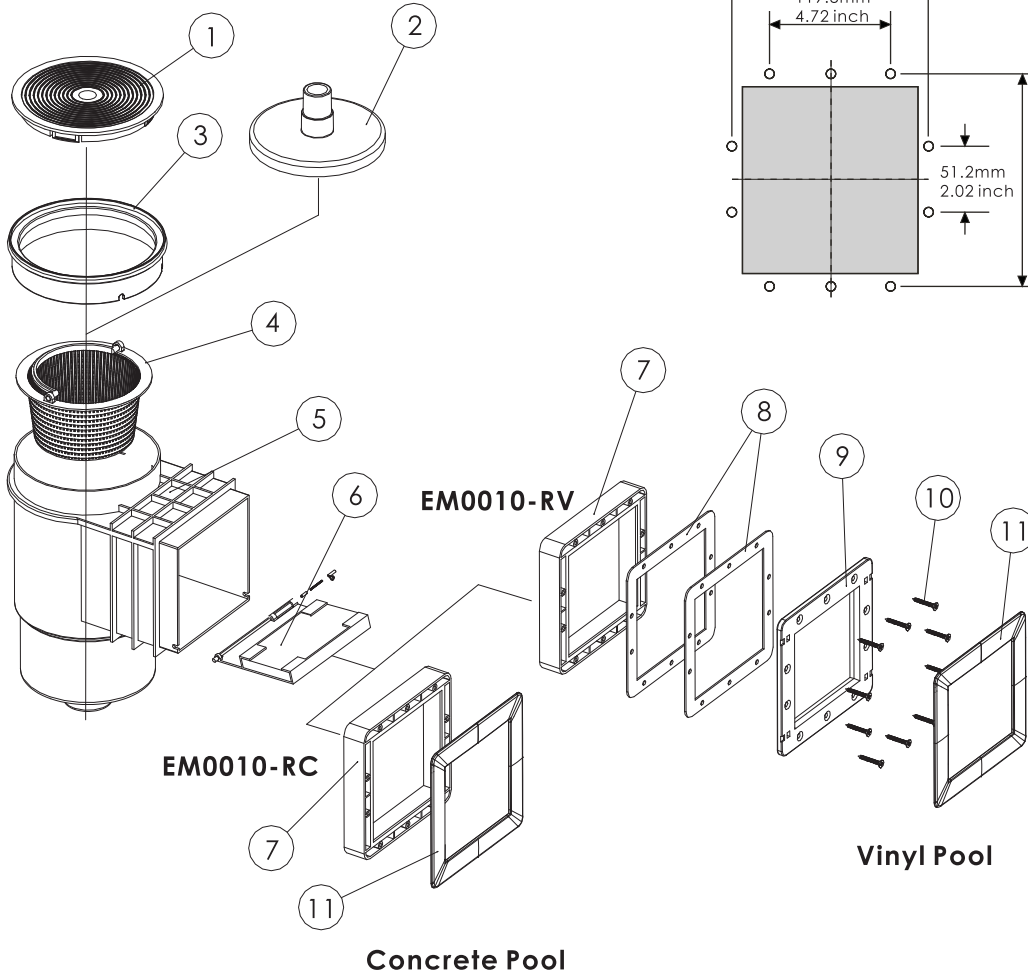

Vinyl cut out dimension for EM0010(VINYL VERSION)

Key No.	Part No.	Description	Qty
1	01051050	Cover / Lid	1
2	01051041	Vac Plate	1
3	01051040	Ring Seat Only	1
4	89150101	Basket with Plastic Handle	1
5	01051042	EM0010 & EM0020 Skimmers main Body A	1
6	89150102	Weir Door	1
7	01051047	Standard Skimmer Body B	1
8	02021042	Gasket for EM0010 Skimmer for Vinyl Pool	2
9	01051048	Frame for EM0010 Skimmer for Vinyl Pool	1
10	03011300	M5.5 X 35 AISI316 Screws for Vinyl Pool	10
11	01051049	EM0010 Standard Skimmer Face Plate	1

Key No.	Part No.	Description	Qty
1	01051050	Cover / Lid	1
2	01051041	Vac Plate	1
3	01051040	Ring Seat Only	1
4	89150101	Basket with Plastic Handle	1
5	01051042	EM0010 & EM0020 Skimmers main Body A	1
6	89150102	Weir Door	1
7	01051044	EM0020 Skimmers Body B	1
7-1	01050215	EM0020T-RV Skimmers Body B	1
8	02051005	Gasket for EM0020 Skimmer for Vinyl Pool	2
9	01051045	Frame for EM0020 Skimmer for Vinyl Pool	1
10	03012121	M5 x 35 AISI316 Screws for Vinyl Pool	18
11	03012108	M5 x 30 AISI316 Screws for Vinyl Pool	18
12	01051046	Skimmer Face Plate	1